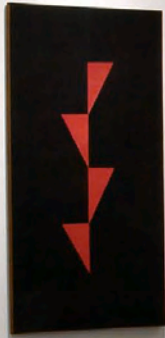

América fría

La abstracción geométrica en Latinoamérica (1934-1973)

Del 11 de febrero al 15 de mayo de 2011

Small white label on the wall.

Small white label on the wall.

Small white label on the wall.

Small white label on the wall.

Small white label with illegible text.

Small white label with illegible text.

Small white label with illegible text.

Small white label with illegible text.

Small white label with illegible text.

Small white label below the red artwork.

Small white label below the black artwork.

Small white label below the framed artwork.

Small white label below the vertical artwork.

Small white label below the vertical artwork.

Small white label below the painting.

Small white label below the painting.

Small white label below the painting.

Two small white labels below the painting.

Small white label below the sculpture.

Small informational label on the wall.

Small white informational label on the wall.