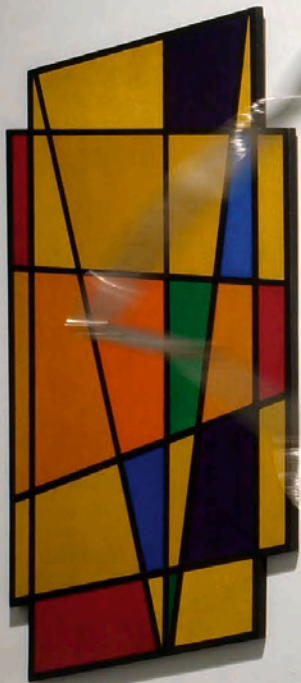

Small white label with illegible text.

Small white label with illegible text.

Small white label with illegible text.

Small white label with illegible text.

Small white label with illegible text.

Small white label below the red artwork.

Small white label below the black artwork.

Small white label below the framed artwork.

Small white label below the vertical artwork.

Small white label below the vertical artwork.

Small white label below the painting.

Small white label below the painting.

Small white label below the painting.

Two small white labels below the painting.

Small white label below the sculpture.

Small informational label on the wall.

Small white informational label on the wall.

VENEZUELA

Small white label with illegible text.

Small white label with illegible text.

Small white label with illegible text.

Small white label with illegible text.

Robert Rauschenberg
Red, Yellow, and White
1965