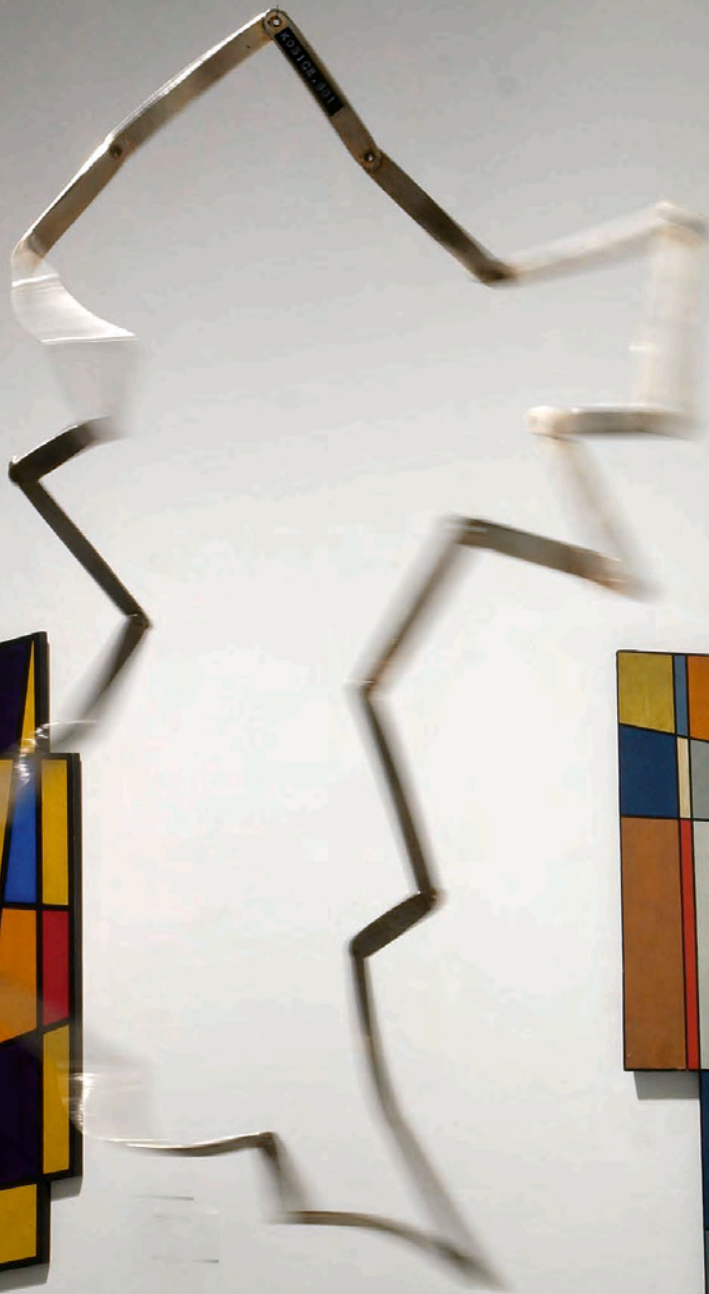

Small white label below the black artwork.

Small white label below the framed artwork.

Small white label below the vertical artwork.

Small white label below the vertical artwork.

Small white label below the painting.

Small white label below the painting.

Small white label below the painting.

Two small white labels below the painting.

Small white label below the sculpture.

Small informational label on the wall.

Small white informational label on the wall.

Two small white labels with text.

Small white label with text, likely identifying the artwork.

Small white label with text, likely identifying the artwork.

Small white label with text, likely identifying the artwork.

VENEZUELA

Small white label with illegible text.

Small white label with illegible text.

Small white label with illegible text.

Small white label with illegible text.

Robert Rauschenberg
Red, Yellow, and White
1965