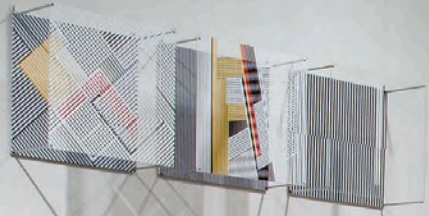

Small white label below the black artwork.

Small white label below the framed artwork.

Small white label below the vertical artwork.

Small white label below the vertical artwork.

Small white label below the painting.

Small white label below the painting.

Small white label below the painting.

Two small white labels below the painting.

Small white label below the sculpture.

Small informational label on the wall.

Small white informational label on the wall.

VENEZUELA

Small white label with illegible text.

Small white label with illegible text.

Small white label with illegible text.

Small white label with illegible text.

Robert Rauschenberg
Red, Yellow, and White
1965