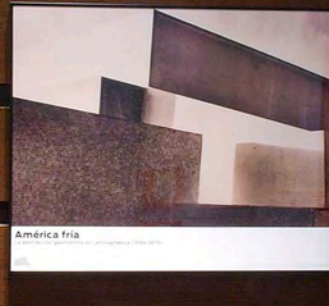

Small white label below the black artwork.

Small white label below the framed artwork.

Small white label below the vertical artwork.

Small white label below the vertical artwork.

Small white label below the painting.

Small white label below the painting.

Small white label below the painting.

Two small white labels below the painting.

Small white label below the sculpture.

Small informational label on the wall.

Small white informational label on the wall.

VENEZUELA

Small white label with illegible text.

Small white label with illegible text.

Small white label with illegible text.

Small white label with illegible text.

Robert Rauschenberg
Red, Yellow, and White
1965

Abstract Painting
Title
Year

Abstract Painting
Title
Year