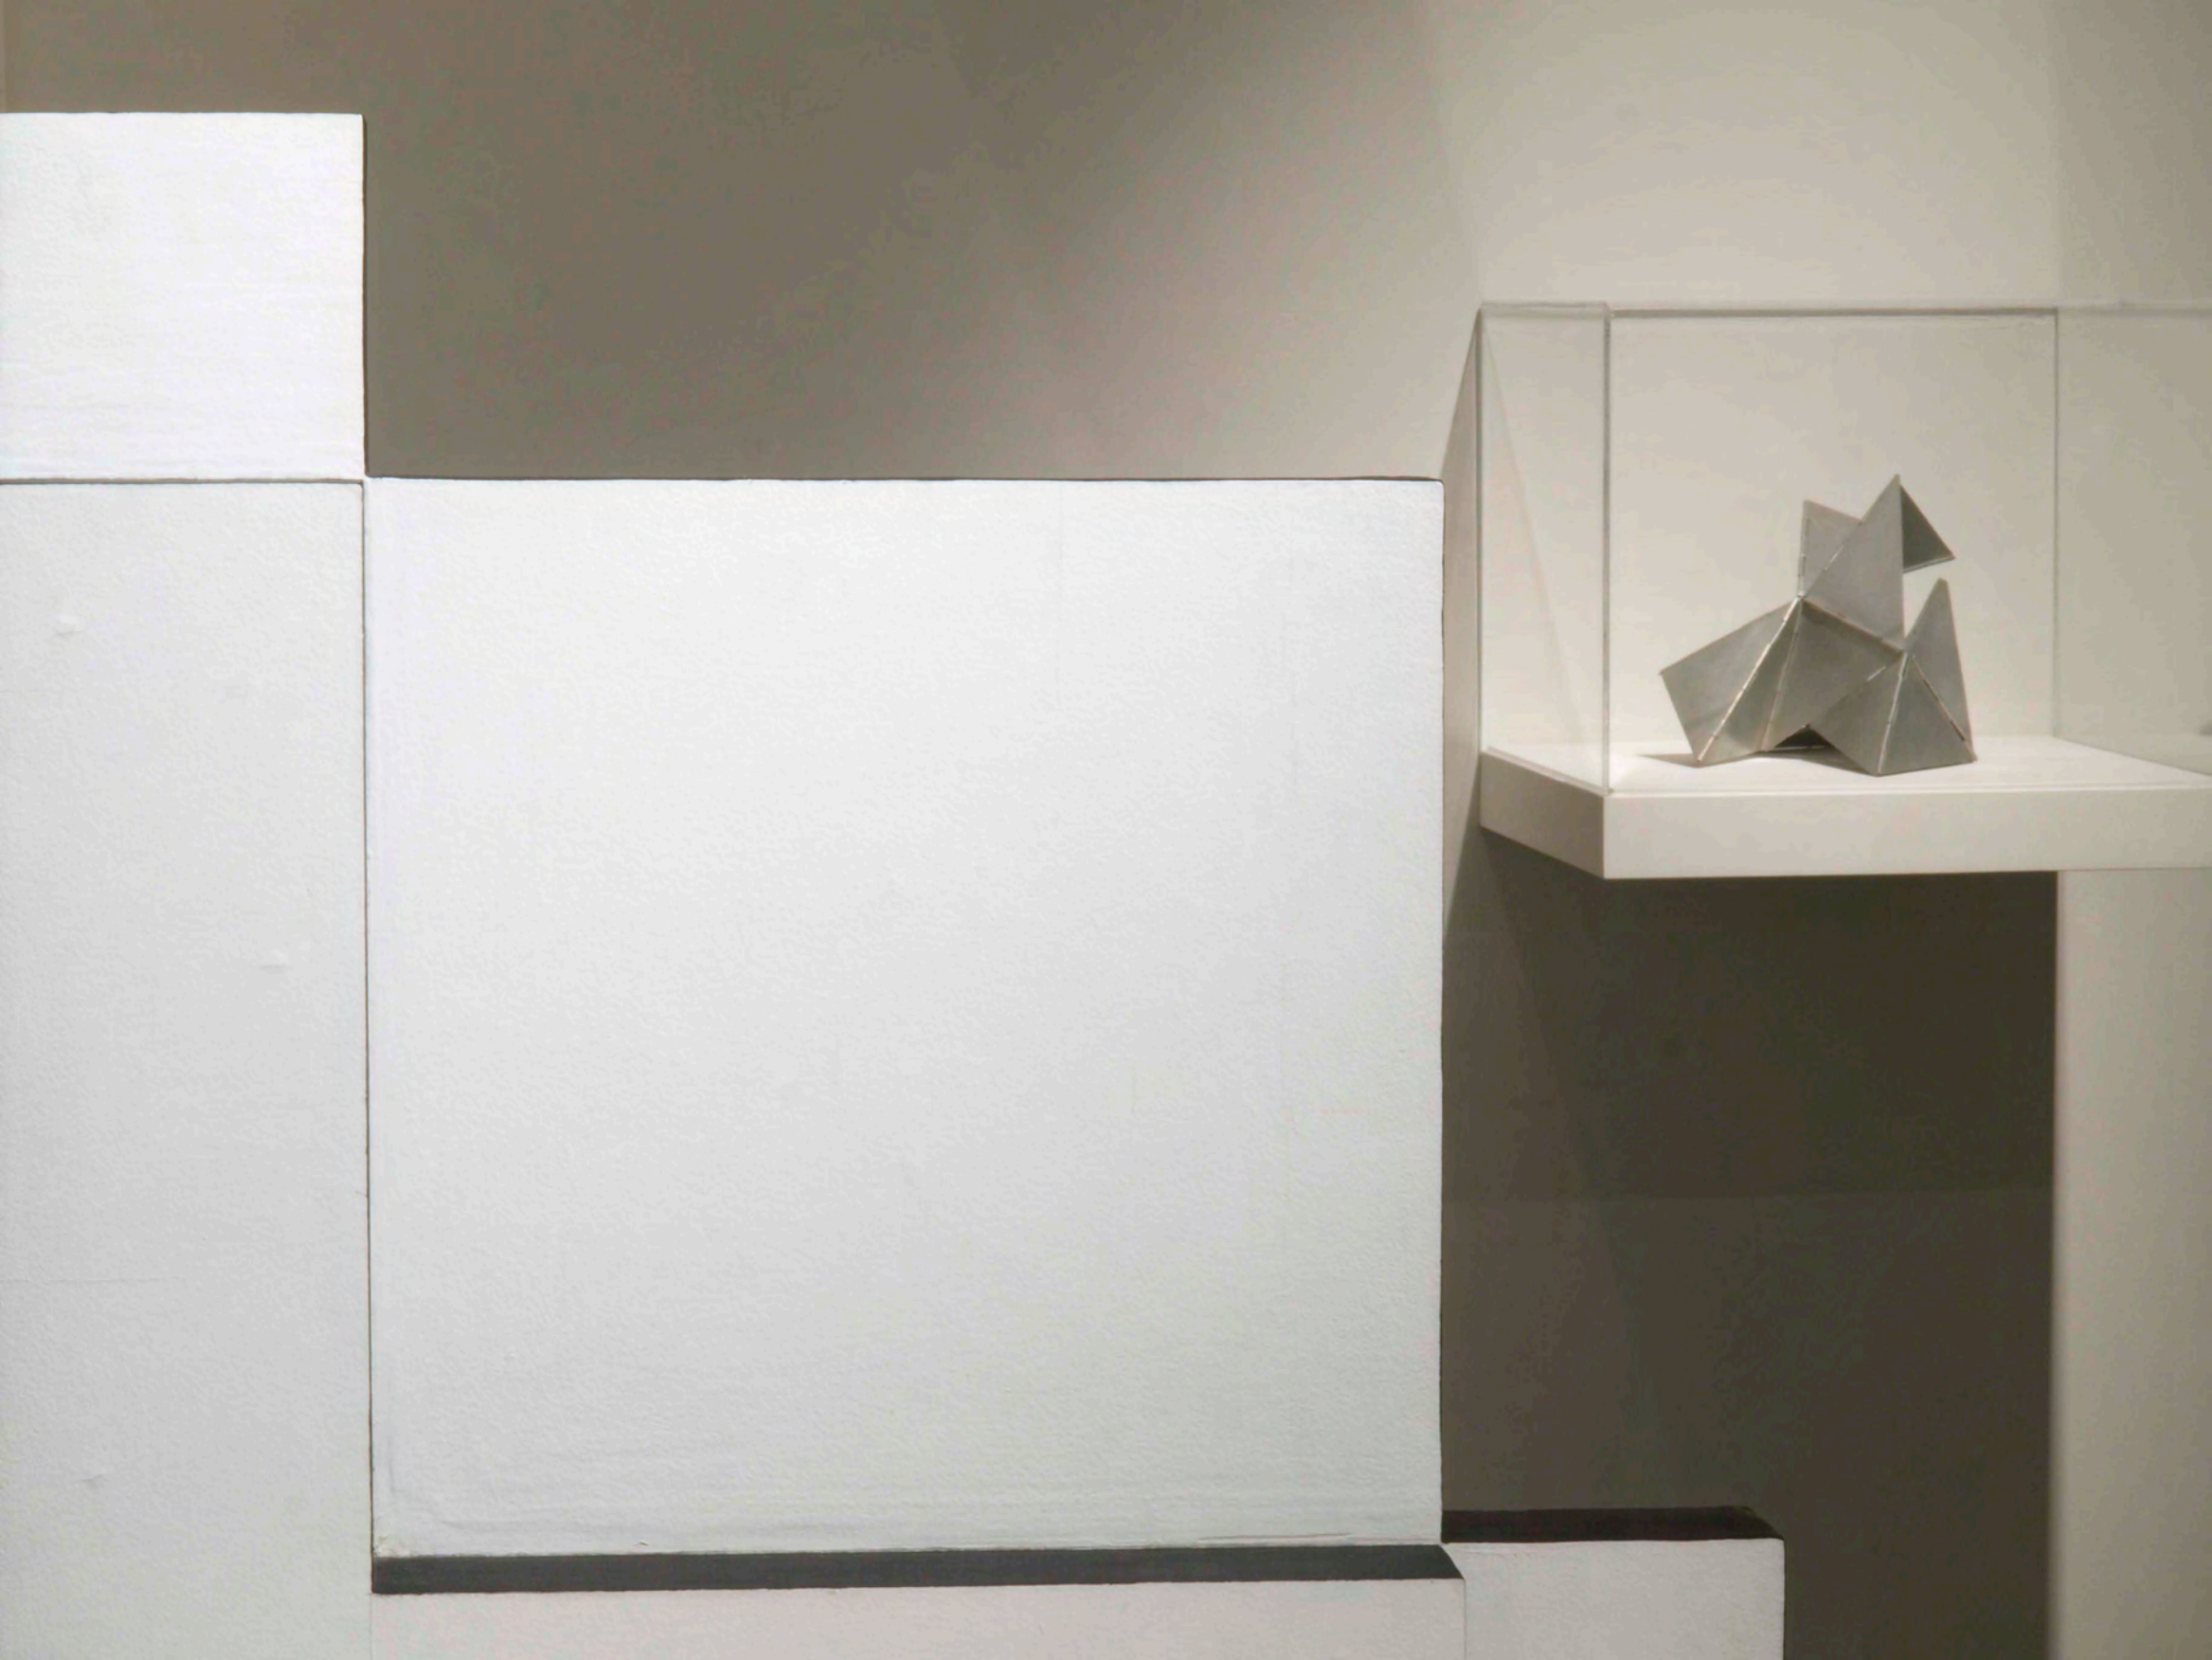

Small white label below the black artwork.

Small white label below the framed artwork.

Small white label below the vertical artwork.

Small white label below the vertical artwork.

Small white label below the painting.

Small white label below the painting.

Small white label below the painting.

Two small white labels below the painting.

Small white label below the sculpture.

Small informational label on the wall.

Small white informational label on the wall.

Two small white labels with text.

Small white label with text, likely identifying the artwork.

Small white label with text, likely identifying the artwork.

Small white label with text, likely identifying the artwork.

VENEZUELA

Small white label with illegible text.

Small white label with illegible text.

Small white label with illegible text.

Small white label with illegible text.

Robert Rauschenberg
Red, Yellow, and White
1965