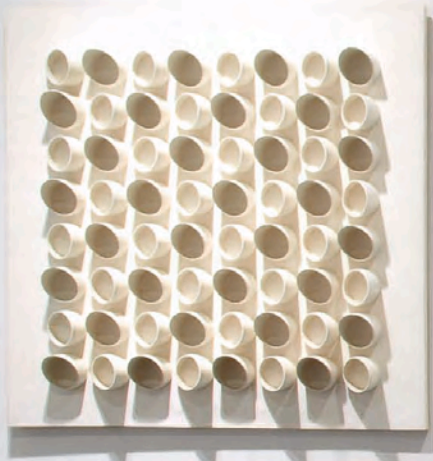

Small white label below the black artwork.

Small white label below the framed artwork.

Small white label below the vertical artwork.

Small white label below the vertical artwork.

Small white label below the painting.

Small white label below the painting.

Small white label below the painting.

Two small white labels below the painting.

Small white label below the sculpture.

Small informational label on the wall.

Small white informational label on the wall.

Small white label with text, likely providing information about the artwork.

Small white label with text, likely providing information about the artwork.

Abstract artwork by [Artist Name]

Abstract artwork by [Artist Name]

VENEZUELA

Small white label with illegible text.

Small white label with illegible text.

Small white label with illegible text.

Small white label with illegible text.

Robert Rauschenberg
Red, Yellow, and White
1965